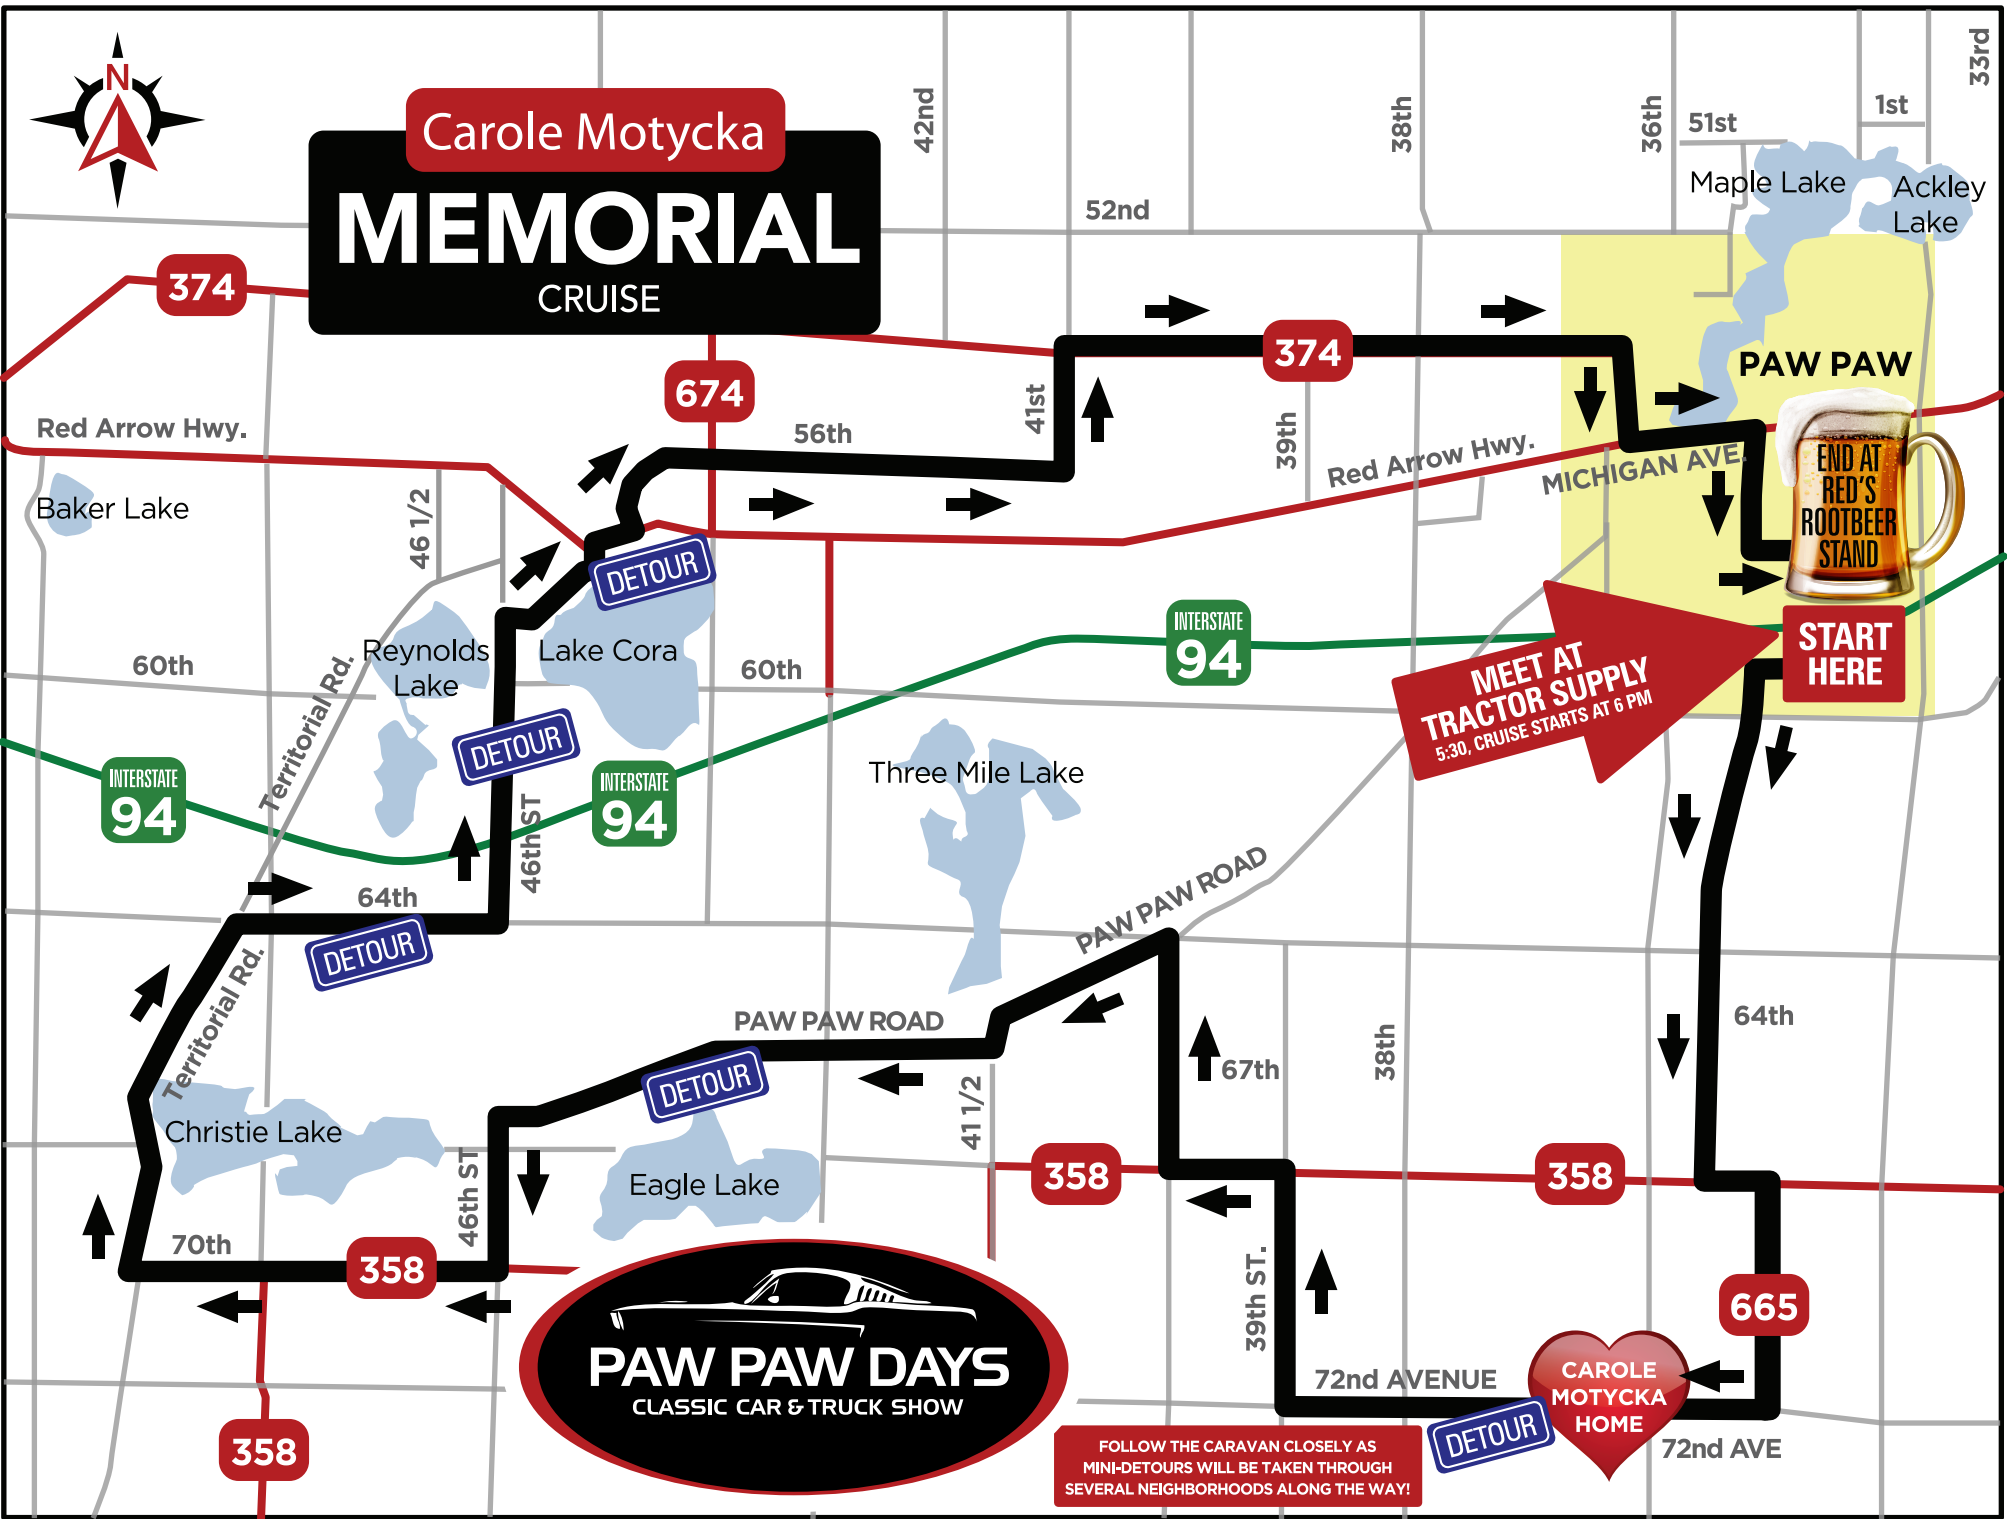

Carole Motycka

MEMORIAL CRUISE

START HERE

MEET AT TRACTOR SUPPLY
5:30. CRUISE STARTS AT 6 PM

FOLLOW THE CARAVAN CLOSELY AS
MINI-DETOURS WILL BE TAKEN THROUGH
SEVERAL NEIGHBORHOODS ALONG THE WAY!